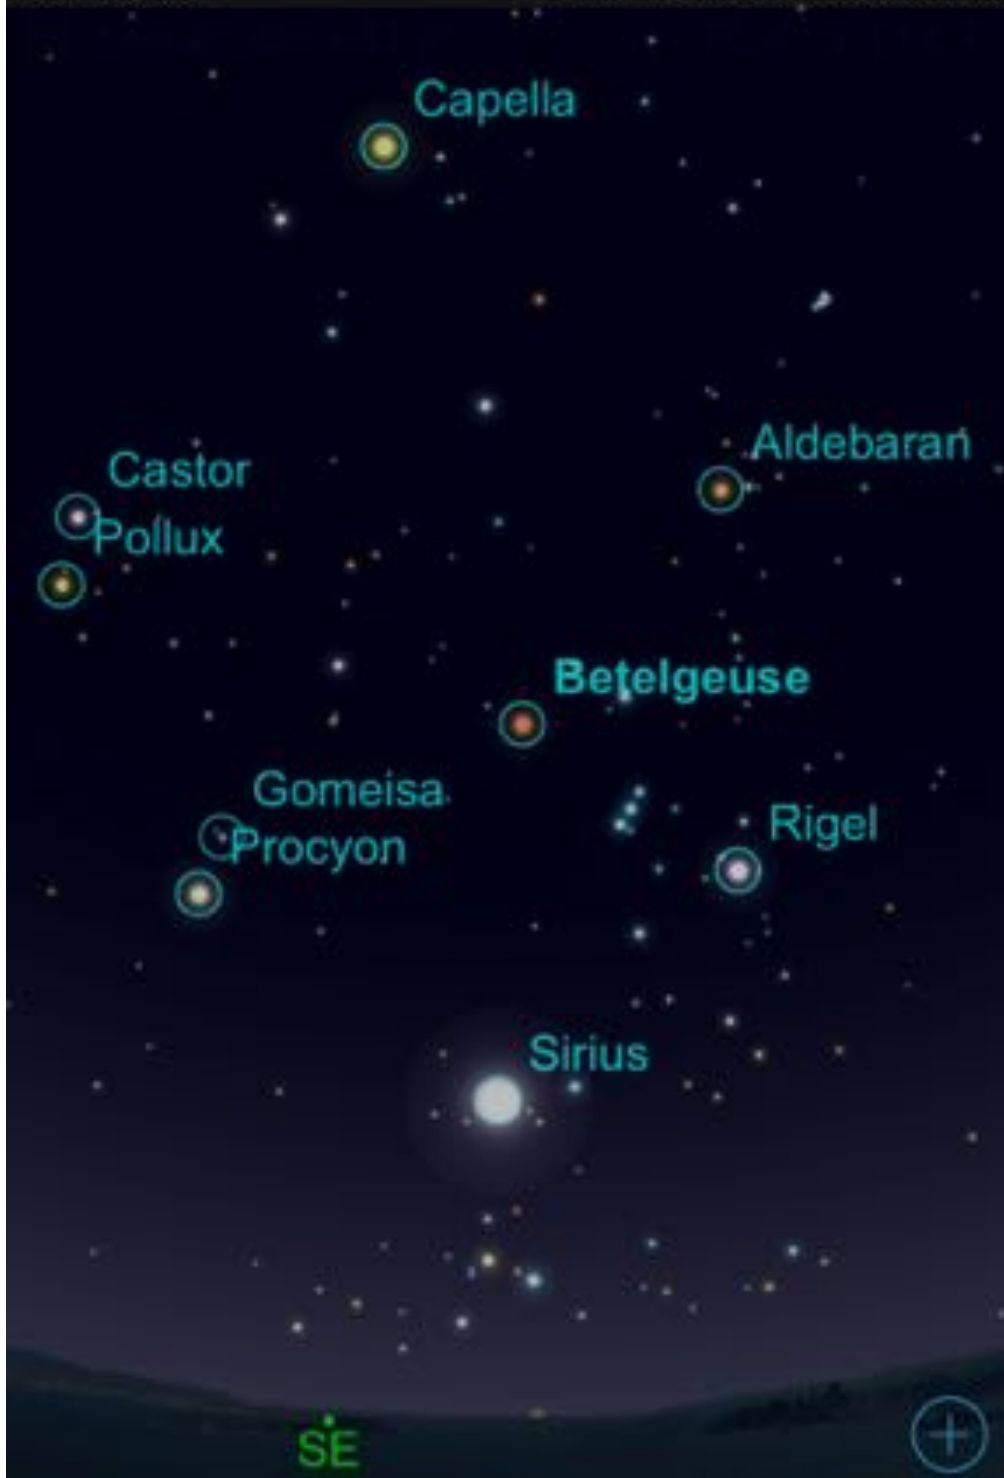

# The Planets in January

**Mercury** -behind Sun on Jan 10 (invisible for most of month)  
-low in W twilight in late January / early February  
-lower than  $10^\circ$  above horizon, needs binos (mag. -1)

**Venus** -high in SW (mag. -4)  
-best apparition since 2012  
-near Moon Jan 27 & 28  
-v. close conjunction with Neptune Jan 25

**Mars** -mag. 1.5 morning object  
-nearest Antares (mag. 1.1) Jan 17

**Jupiter**

**Saturn**

**Uranus** -in Aries all year  
-mag. 5.8  
-observe moons?

**Neptune**-mag. 7.9 in Aqr  
-see Venus

Halifax, NS

Fri Jan 17, 2020 09:00 PM

# Explore the Universe: Winter Constellations

Halifax, NS

Fri Jan 17, 2020 09:00:00 PM