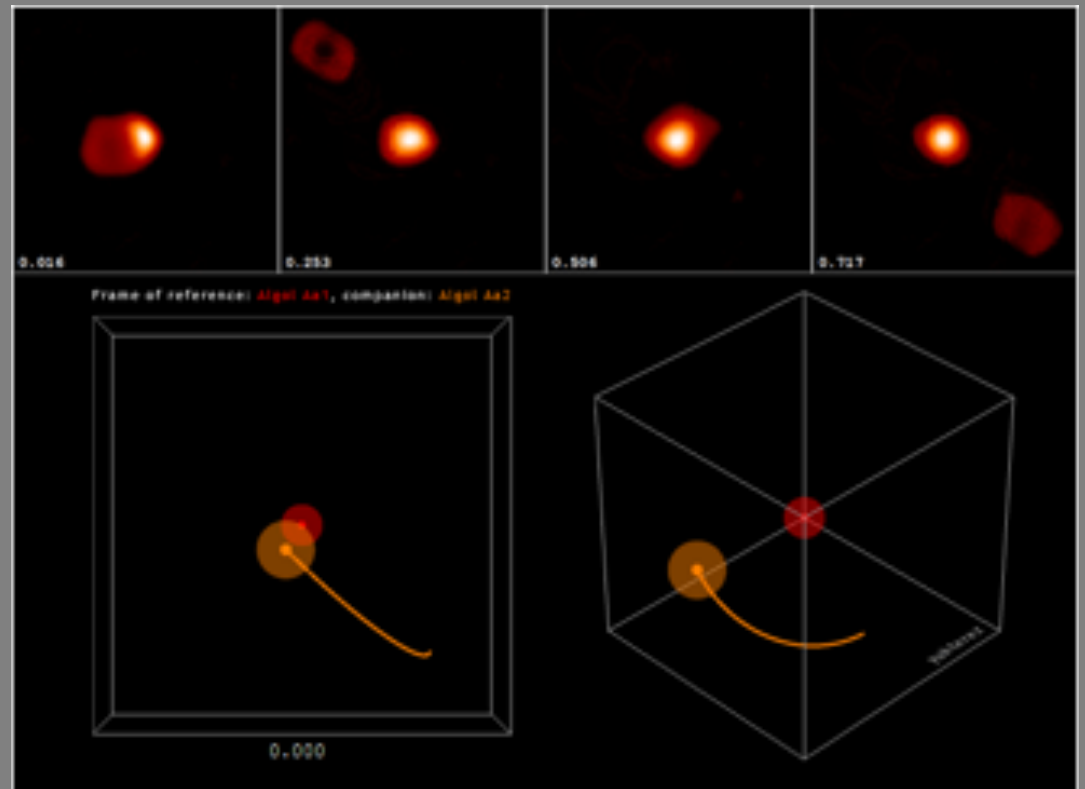

# Explore the Universe: Winter Deep-Sky

*challenge*

Kemble's Cascade  
(view in binoculars)

# Algol ( $\beta$ Persei)

Jan 17 fades 8 p.m. - 1 a.m.

Jan 22 brightens 6 p.m. - 11 p.m.

challenge observe one of these

Questions?