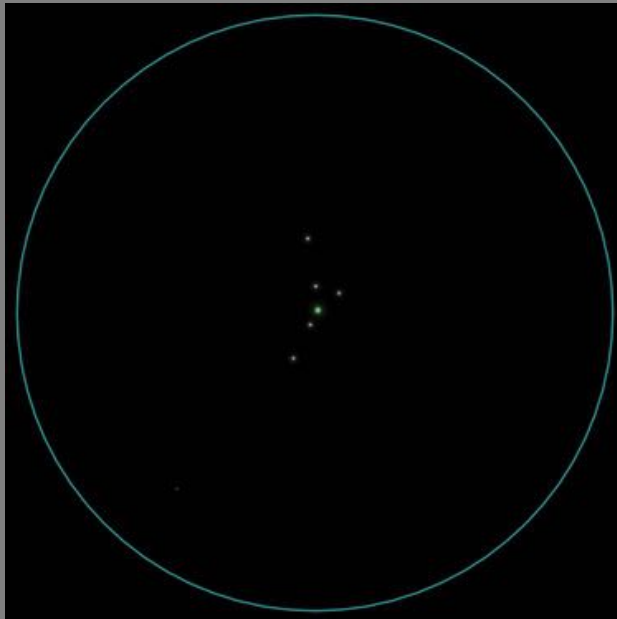

The Planets in January

Mercury -behind Sun on Jan 10 (invisible for most of month)
-low in W twilight in late January / early February
-lower than 10° above horizon, needs binos (mag. -1)

Venus -high in SW (mag. -4)
-best apparition since 2012
-near Moon Jan 27 & 28
-v. close conjunction with Neptune Jan 25

Mars -mag. 1.5 morning object
-nearest Antares (mag. 1.1) Jan 17

Jupiter

Saturn

Uranus -in Aries all year
-mag. 5.8
-observe moons?

Neptune-mag. 7.9 in Aqr
-see Venus