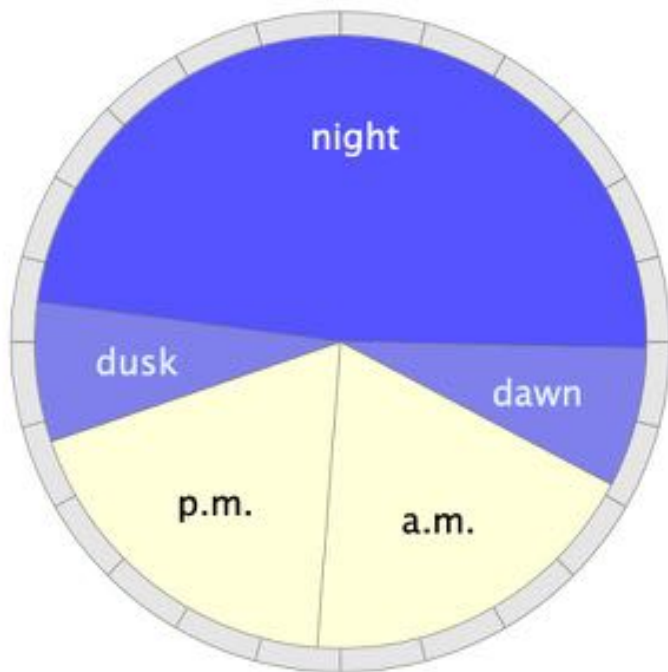

The Sun This Month

[Solar Activity](#)

Date	Sunset	Dusk End	Darkness	Dawn Start	Sunrise	“Noon”	Sunlight	Max Altitude
Jan 1	4:44 p.m.	6:29 p.m.	11 $\frac{3}{4}$ h	6:06 a.m.	7:51 am	12:17 p.m.	9 h	22$\frac{1}{2}$°
Jan 31	5:21 p.m.	7:00 p.m.	11 h	5:55 a.m.	7:33 am	12:27 p.m.	9 $\frac{3}{4}$ h	28°

Halifax Jan 01