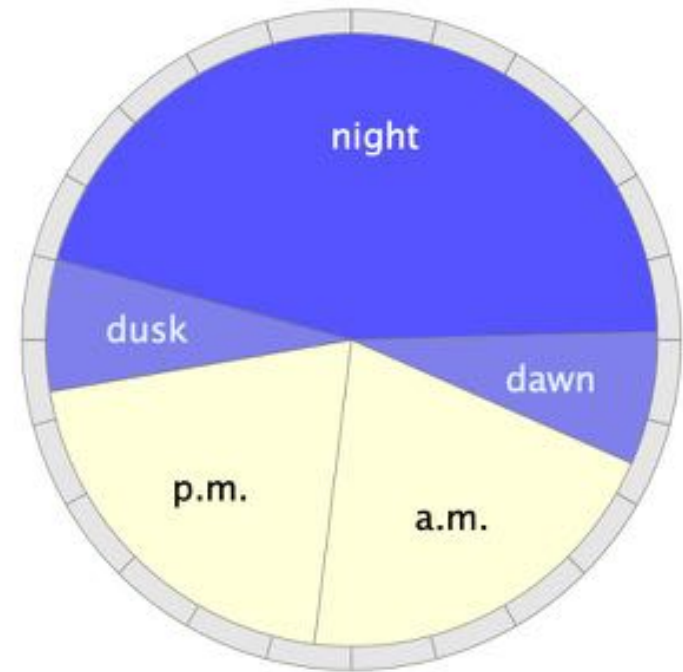

Halifax Jan 31