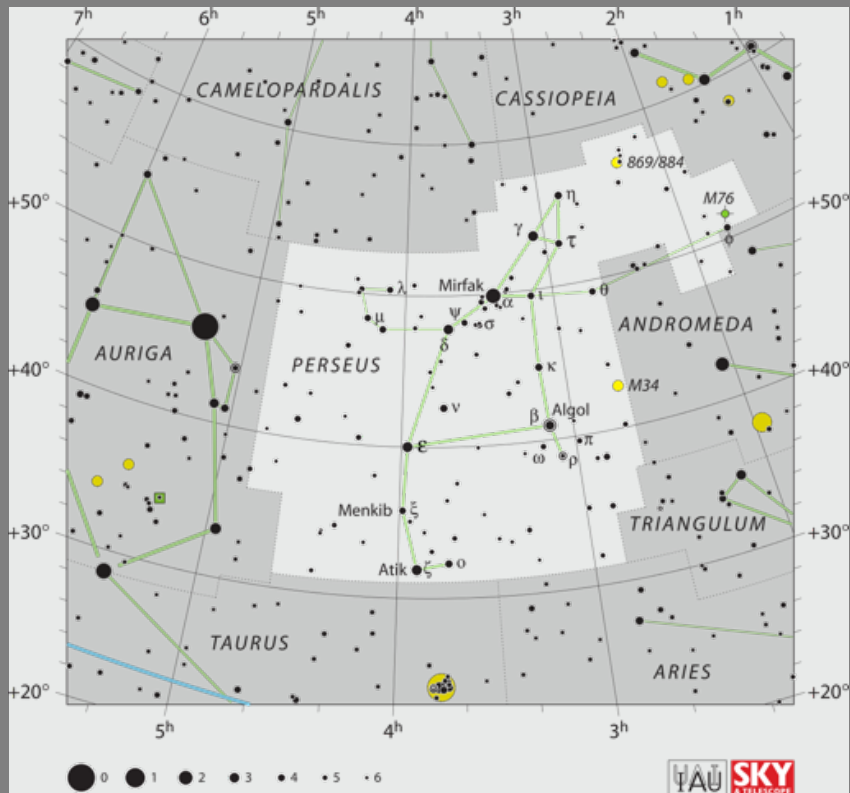

**Venus** -high in SW (mag. -4)  
-best apparition since 2012  
-near Moon Jan 27 & 28  
-v. close conjunction with Neptune Jan 25

**Mars** -mag. 1.5 morning object  
-nearest Antares (mag. 1.1) Jan 17

Hyades

Orion Nebula

M 47

# Explore the Universe: Winter Deep-Sky

*challenge*

Kemble's Cascade  
(view in binoculars)

# Algol ( $\beta$ Persei)

Jan 17 fades 8 p.m. - 1 a.m.

Jan 22 brightens 6 p.m. - 11 p.m.

challenge observe one of these

Questions?