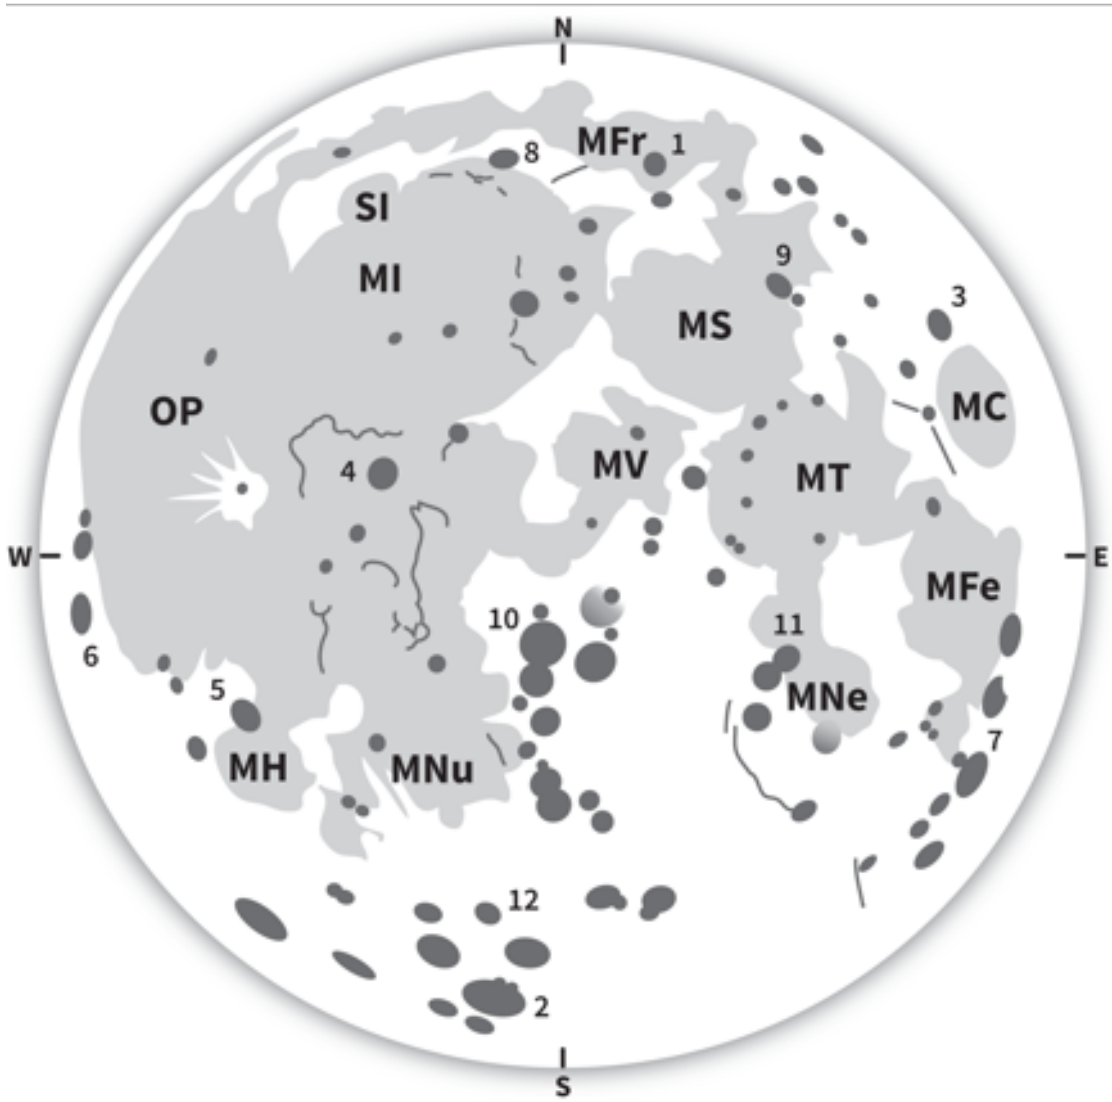

MARE

MC: Mare Crisium

MFe: Mare Fecunditatis

MFr: Mare Frigoris

MH: Mare Humorum

SI: Sinus Iridum

MI: Mare Imbrium

MNe: Mare Nectaris

MNu: Mare Nubium

MS: Mare Serenitatis

MT: Mare Tranquillitatis

MV: Mare Vaporum

OP: Oceanus Procellarum

CRATERS

1. Aristoteles

2. Clavius

3. Cleomedes

4. Copernicus

5. Gassendi

6. Grimaldi

7. Petavius

8. Plato

9. Posidonius

10. Ptolomaeus

11. Theophilus

12. Tycho

challenge

The Moon in

Explore the Universe

*observe 3 of each in binos*⁴