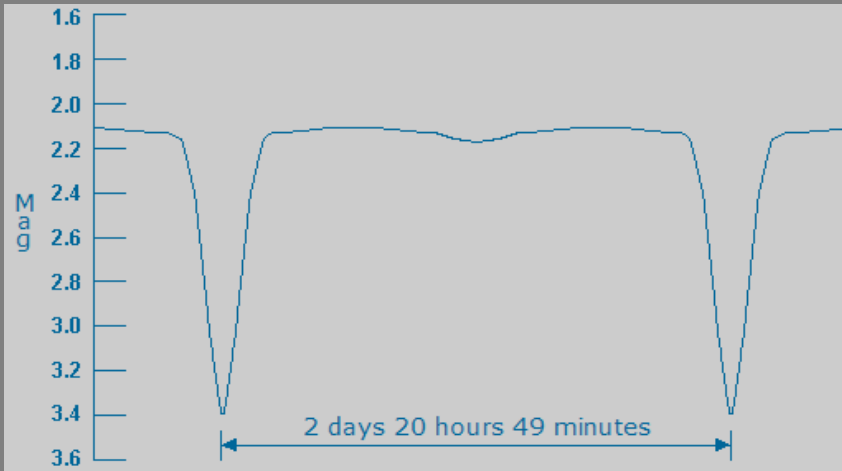

# Explore the Universe: Winter Deep-Sky

*challenge*

Kemble's Cascade  
(view in binoculars)